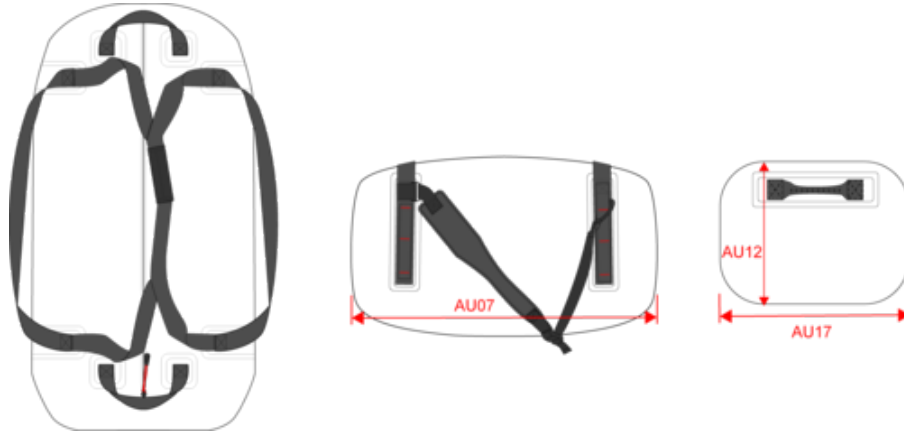

Washing instructions

Black

KI0657

Waterproof travel backpack

Dimensions (cm)

Measurements in cm	One size
AU07 - Total width	64.00
AU12 - Total height	27.00
AU17 - Total depth	36.00

KI0657

Waterproof travel backpack